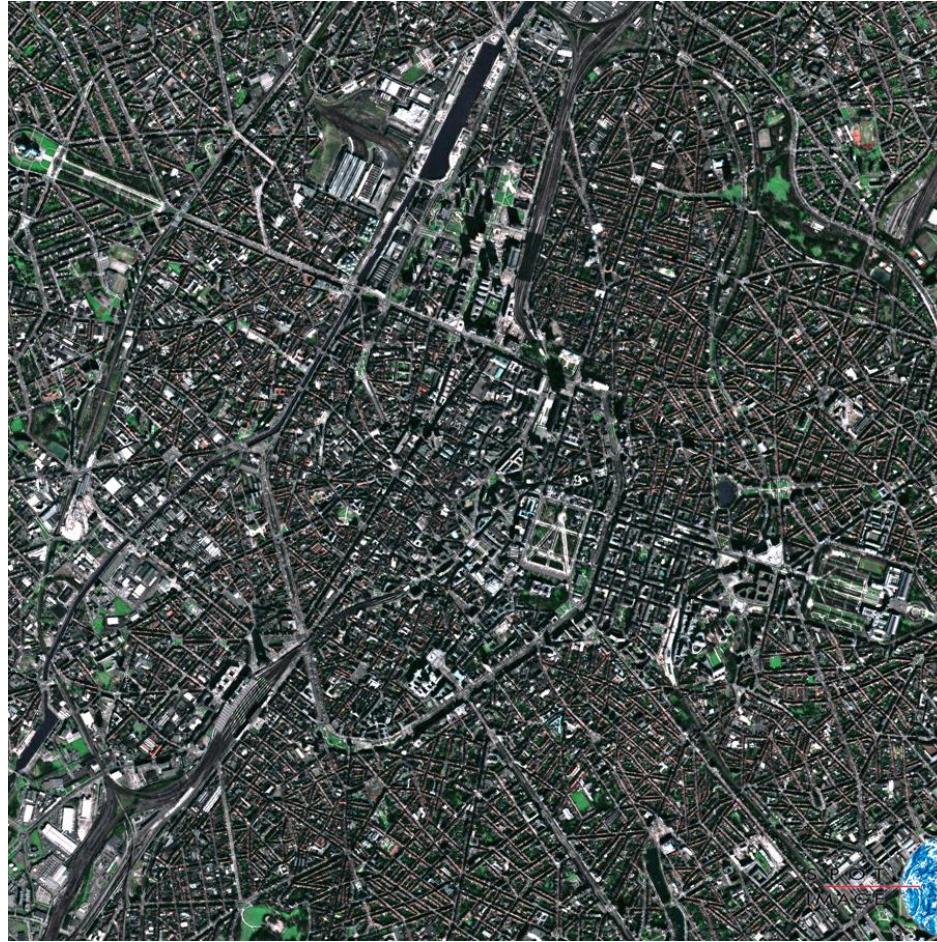

Topic 4d – Urban expansion and desertification

Video 4d Imagery

Contents

- Barcelona, Spain.....3
- Centre of Brussels, Belgium.....4
- The Imperial Valley, California, USA.....5

Barcelona, Spain

Captured on 13 September 2010 by Japan's ALOS satellite.

Source: http://www.esa.int/spaceimages/Images/2013/06/Barcelona_Spain

Centre of Brussels, Belgium

Seen from France's Spot-5 satellite

Source:

http://www.esa.int/spaceinimages/Images/2005/02/The_centre_of_Brussels_as_seen_from_France's_Spot-5_satellite

 **The Imperial Valley, California, USA**
Taken by Japan's ALOS Earth observation satellite.

Source:

[http://www.esa.int/spaceinimages/Images/2011/03/The Imperial Valley in Southern California](http://www.esa.int/spaceinimages/Images/2011/03/The_Imperial_Valley_in_Southern_California)